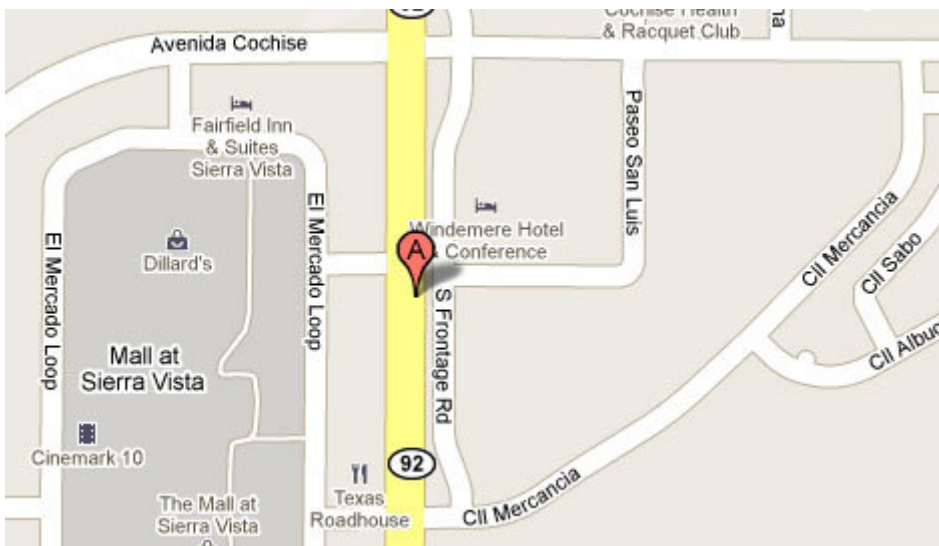

## Sierra Vista Location

*Located on South Highway 92, across from the "Mall at Sierra Vista".*

**2151 S. Hwy 92 # 103**  
**Sierra Vista, AZ 85635**  
**Phone: (520) 417-0311**  
**Fax: (520) 417-0299**

### Major Intersections Map:

**Hours at Sierra Vista:**

Monday	8 AM - 5 PM
Tuesday	8 AM - 5 PM
Wednesday	8 AM - 5 PM
Thursday	8 AM - 5 PM
Friday	8 AM - 5 PM
Saturday	8 AM - 4 PM